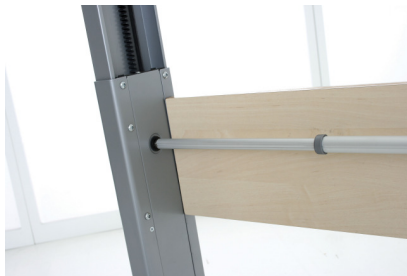

PROVIDING THE VERY BEST OFFICE FURNITURE SOLUTIONS

Blake Electric Sit/Stand Solutions

Blake Electric Sit/Stand Desks or Work Stations are the answer to RSI back problems, loss of concentration and similar problems connected with posture at work. Studies have also indicated positive effects such as increased productivity and improved performance

Blake Electric Sit/Stand Desks or Work Stations are now making this option even more attractive. This Sit/Stand concept meets all the requirements in terms of quality, design, durability and flexibility. In addition, the **Blake** Sit/Stand system is available at an unrivalled price. The Sit/Stand option is now definitely the best office investment

Height Adjustment from 680mm - 1200mm

Frame - Steel Powdercoated, Silver

Features - 70kg weight capacity (Including Desktop) Dual switch operation to improve safety

Future-Proof - Easily re-configurable from Straight to L-Shape and vice versa, with few components added or deleted

Width Adjustable on each side - To suit tops 1200 -1800 wide

OHS Compliant - Special care has been taken on all aspects of the Blake system frame to comply with environmentally friendly policies, recyclability and Occupational Safety and Health standards and frame has been tested to ISO/DIS 8019 and DS/ISO 7172